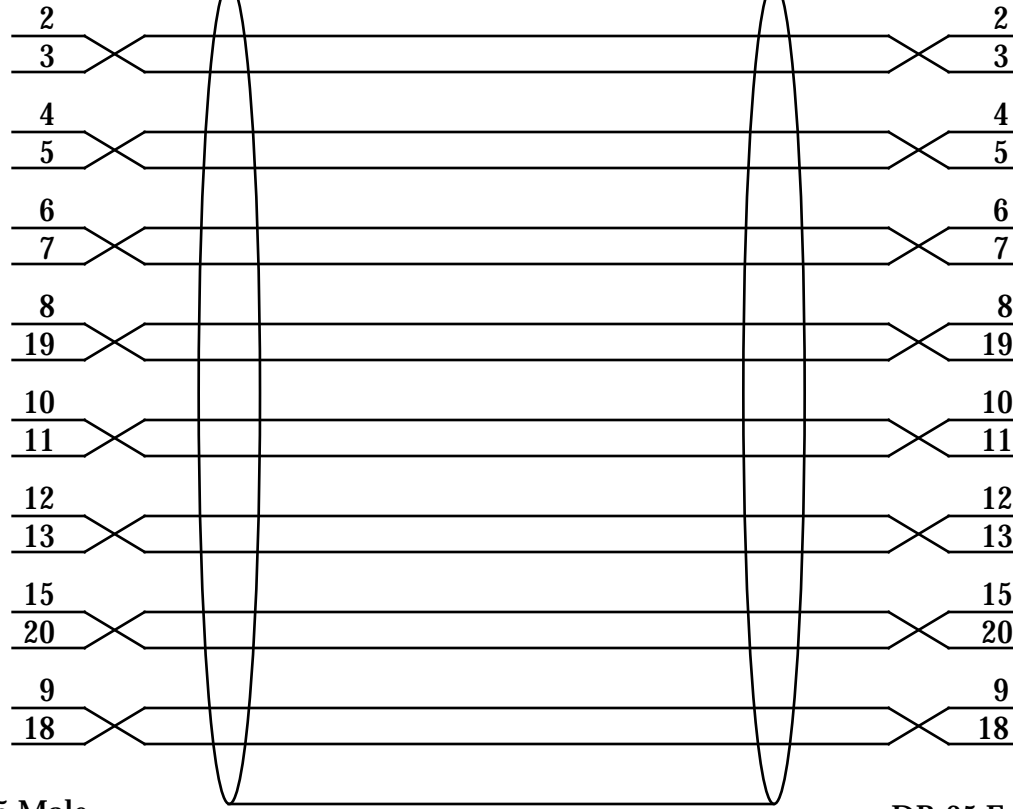

PC End

Camera End

Function

2 Data In 0
 3 Data In 1
 4 Data In 2
 5 Data In 3
 6 Data In 4
 7 Data In 5
 8 Data In 6
 19 Ground
 10 Data Out 3
 11 Data Out 4
 12 Data Out 2
 13 Data Out 1
 15 Data Out 0
 20 Ground
 9 Strobe
 18 Ground

DB-25 Male

DB-25 Female

Notes:

Cable is Belden 8138, 8 Twisted Pair, Overall Foil/Braid Shield
 Connect Drain Wire/Shield to DB-25 Pin Shells at both ends
 Cable is wired straight thru, 2 to 2, 3 to 3, etc.

Santa Barbara Instrument Group Santa Barbara, California 93108		
Title Custom ST-7/8/PixCel Cable		
Size A	Document Number	Rev D
Date	April 23, 1998	Sheet 1 of 1